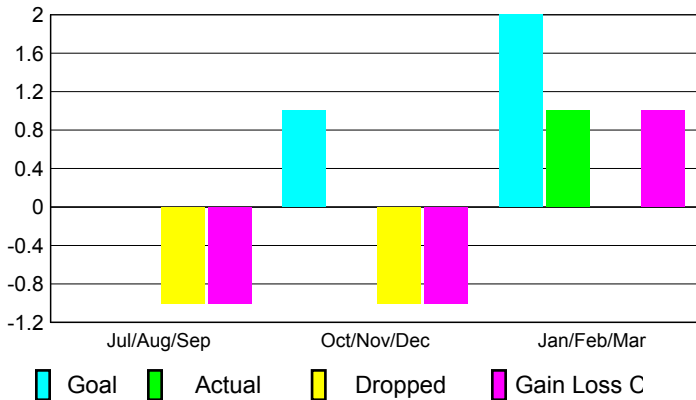

2009-2010 GMT Quarterly Report for District (or Undistricted) **District 333 C**

GMT: **Shinobu Goto**

Location: **JAPAN**

GMT CA: **5**

CLUBS

Club Results
2009-2010

Clubs
2008-2009

Month	New Club Goal	Actual New Clubs	Actual Dropped Clubs	Gain/Loss of Clubs	Gain/Loss of Clubs
Jul/Aug/Sep	0	0	-1	-1	0
Oct/Nov/Dec	1	0	-1	-1	0
Jan/Feb/Mar	2	1	0	1	-2
Totals	3	1	-2	-1	-2

Club Results 2009-2010

Goal, New, Dropped, Gain/Loss

Comparison of Club Gain/Loss

Current Year Compared to the Previous Year

YTD Status Quo Clubs 2009-2010

Status Quo Clubs Compared to Status Quo Members

MEMBERSHIP

Membership Results
2009-2010

Membership
2008-2009

Month	Net Memb Goal	Actual New Memb	Actual Dropped Memb	Gain/Loss of Memb	Gain/Loss of Memb
Jul/Aug/Sep	100	96	-85	11	19
Oct/Nov/Dec	80	58	-83	-25	-17
Jan/Feb/Mar	80	135	-66	69	-13
Totals	260	289	-234	55	-11