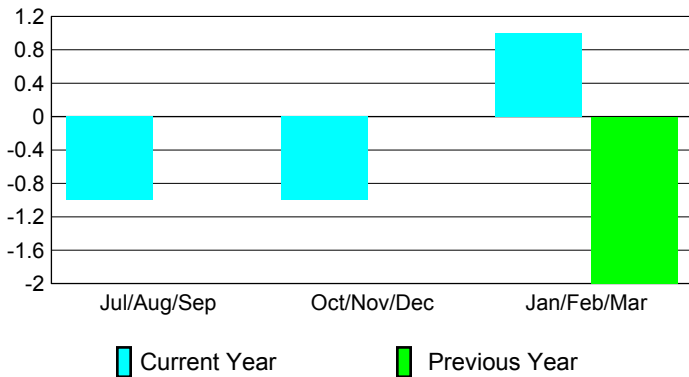

2009-2010 GMT Quarterly Report for District (or Undistricted) **District 333 C**

GMT: **Shinobu Goto**

Location: **JAPAN**

GMT CA: **5**

CLUBS

Club Results
2009-2010

Clubs
2008-2009

Month	New Club Goal	Actual New Clubs	Actual Dropped Clubs	Gain/Loss of Clubs	Gain/Loss of Clubs
Jul/Aug/Sep	0	0	-1	-1	0
Oct/Nov/Dec	1	0	-1	-1	0
Jan/Feb/Mar	2	1	0	1	-2
Totals	3	1	-2	-1	-2

Club Results 2009-2010

Goal, New, Dropped, Gain/Loss

Comparison of Club Gain/Loss

Current Year Compared to the Previous Year

YTD Status Quo Clubs 2009-2010

Status Quo Clubs Compared to Status Quo Members

MEMBERSHIP